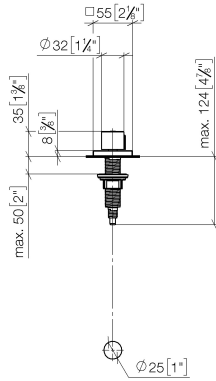

**Strainer waste with control handle - Matte Black**

LOT

10 711 970

- control for single basin
- including adapter for Bowden cable

Fits LOT

	Matte Black	10 711 970-33
	Chrome	10 711 970-00
	Brushed Platinum	10 711 970-06
	Platinum	10 711 970-08
	Durabrand (23kt Gold)	10 711 970-09
	Dark Chrome	10 711 970-19
	Brushed Durabrand (23kt Gold)	10 711 970-28
	Brushed Champagne (22kt Gold)	10 711 970-46
	Champagne (22kt Gold)	10 711 970-47
	Brushed Chrome	10 711 970-93
	Brushed Dark Platinum	10 711 970-99

10 711 970

mm [inches]

10 711 970

Parts for other finishes can be found here: [Chrome](#)

**Spare parts list**

No.	Item Number	Name	Quantity used	Delivery time
1	09 20 97 030-33	handle	1	2
2	90 12 12 002 00 90	fixing cap	1	2
3	09 27 87 007-33	rosette	1	2
4	90 14 10 043 00 90	seal	1	2
5	09 14 10 042 90	seal	1	2
6	09 29 06 087-33	spindle	1	-
Spare part can no longer be ordered, please order the replacement item				
7	04 30 01 029 00 90	adaptor	1	2
8	09 24 03 175 90	adaptor	1	2
9	09 11 10 073-07	connection	1	30
10	09 11 10 074-07	connection	1	30
11	09 11 10 079-07	connection	1	30
12	09 30 11 087 90	disc	1	2
13	09 23 30 024-07	nut	1	30