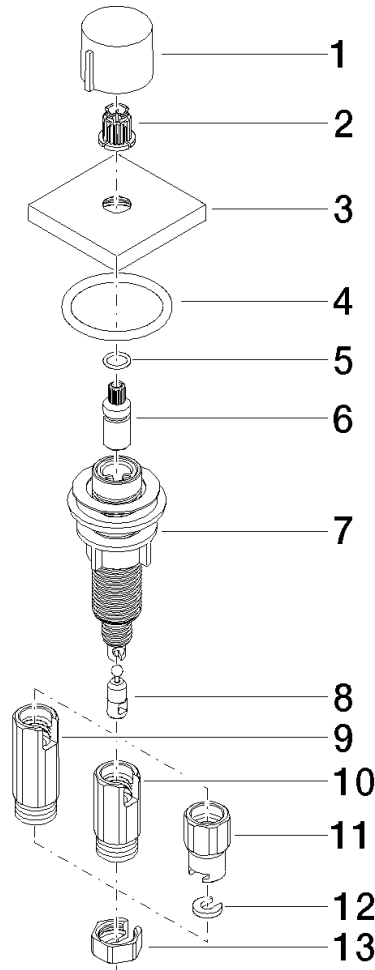

**Strainer waste with control handle - Matte Black**

LOT

10 711 970

- control for single basin
- including adapter for Bowden cable

Fits LOT

	Matte Black	10 711 970-33
	Chrome	10 711 970-00
	Brushed Platinum	10 711 970-06
	Platinum	10 711 970-08
	Durabrand (23kt Gold)	10 711 970-09
	Dark Chrome	10 711 970-19
	Brushed Durabrand (23kt Gold)	10 711 970-28
	Brushed Champagne (22kt Gold)	10 711 970-46
	Champagne (22kt Gold)	10 711 970-47
	Brushed Chrome	10 711 970-93
	Brushed Dark Platinum	10 711 970-99

10 711 970

mm [inches]

10 711 970

Parts for other finishes can be found here: [Chrome](#)

**Spare parts list**

No.	Item Number	Name	Quantity used	Delivery time
1	09 20 97 030-33	handle	1	2
2	90 12 12 002 00 90	fixing cap	1	2
3	09 27 87 007-33	rosette	1	2
4	90 14 10 043 00 90	seal	1	2
5	09 14 10 042 90	seal	1	2
6	09 29 06 087-33	spindle	1	-
Spare part can no longer be ordered, please order the replacement item				
7	04 30 01 029 00 90	adaptor	1	2
8	09 24 03 175 90	adaptor	1	2
9	09 11 10 073-07	connection	1	30
10	09 11 10 074-07	connection	1	30
11	09 11 10 079-07	connection	1	30
12	09 30 11 087 90	disc	1	2
13	09 23 30 024-07	nut	1	30